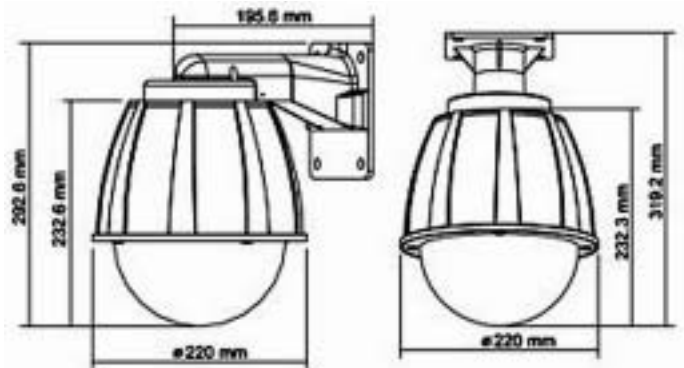

Speed Dome Cameras

A80X SERIES: 1/4" SONY Super HAD CCD Super High Res Outdoor Speed Dome, 520 TVL

- 22x optical zoom (3.9-85.8mm Auto Focus Lens)
- 16 x digital zoom
- Zoom Speed: 5 sec, Pan: 360°, Tilt: 0-90°
- Speed: Pan (1- 300°/sec), Tilt (1-200°/sec)
- OSD Support
- 12V DC, 1,083mA (Not supplied)*
- Dim (mm): 220 (Dia) x 233
- Robust Metal Housing, Vandal Res Bubble
- Built-in Heater & Fan, IP66
- Remote Control Via RS-485, PELCO D&P
- 128 Presets, 6 Alarms, 1 Relay
- Sequence: 6, 360° Endless Rotation

Options:

A805 - 22x, Colour

- 0.7 Lux

A806 - 22x, Day/Night

- ICR Cut Filter
- SONY Ex-View HAD CCD
- 0.01 Lux (Mono), 0.5 Lux (Colour)

A807 - 35x, Day/Night

- 35x Optical Zoom
- 560x Total Zoom
- (3.6-126mm AF Lens), 16 x digital zoom

Wall / Pendant / Corner Mount Options:

A80XA - Wall Mount Bracket

A80XB - Pendant Mount Bracket

A80XC - Corner Adapter (for use with Wall Bracket)

PSU Option:

*PSU4.2 12V DC Regulated PSU for A80[X] Speed Dome

Control Option:

S406 Joystick Control Keyboard for A80[X]

- 3-Axis Joystick for PTZ
- Support 255 devices
- Remote control by RS-485
- User friendly LCD display
- c/w PSU (12V DC, 167mA)
- Dim (mm): 269 x 190 x 53