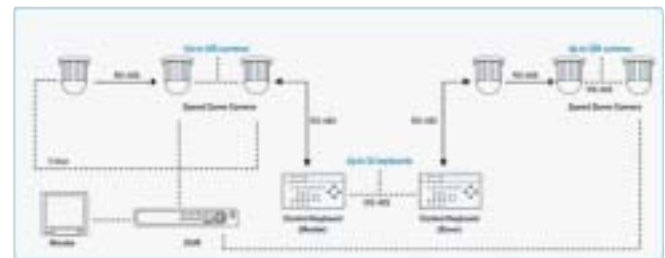

Speed Dome Cameras

A80X SERIES: 1/4" SONY Super HAD CCD Super High Res Outdoor Speed Dome, 520 TVL

- 22x optical zoom (3.9-85.8mm Auto Focus Lens)
- 16 x digital zoom
- Zoom Speed: 5 sec, Pan: 360°, Tilt: 0-90°
- Speed: Pan (1- 300°/sec), Tilt (1-200°/sec)
- OSD Support
- 12V DC, 1,083mA (Not supplied)*
- Dim (mm): 220 (Dia) x 233
- Robust Metal Housing, Vandal Res Bubble
- Built-in Heater & Fan, IP66
- Remote Control Via RS-485, PELCO D&P
- 128 Presets, 6 Alarms, 1 Relay
- Sequence: 6, 360° Endless Rotation

Options:

A805 - 22x, Colour

- 0.7 Lux

A806 - 22x, Day/Night

- ICR Cut Filter
- SONY Ex-View HAD CCD
- 0.01 Lux (Mono), 0.5 Lux (Colour)

A807 - 35x, Day/Night

- 35x Optical Zoom
- 560x Total Zoom
- (3.6-126mm AF Lens), 16 x digital zoom

Wall / Pendant / Corner Mount Options:

A80XA - Wall Mount Bracket

A80XB - Pendant Mount Bracket

A80XC - Corner Adapter (for use with Wall Bracket)

PSU Option:

*PSU4.2 12V DC Regulated PSU for A80[X] Speed Dome

Control Option:

S406 Joystick Control Keyboard for A80[X]

- 3-Axis Joystick for PTZ
- Support 255 devices
- Remote control by RS-485
- User friendly LCD display
- c/w PSU (12V DC, 167mA)
- Dim (mm): 269 x 190 x 53