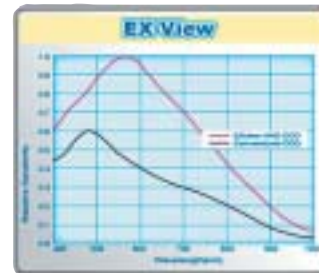

Speed Dome Cameras

A80X SERIES: 1/4" SONY Super HAD CCD Super High Res Outdoor Speed Dome, 520 TVL

- 22x optical zoom (3.9-85.8mm Auto Focus Lens)
- 16 x digital zoom
- Zoom Speed: 5 sec, Pan: 360°, Tilt: 0-90°
- Speed: Pan (1- 300°/sec), Tilt (1-200°/sec)
- OSD Support
- 12V DC, 1,083mA (Not supplied)*
- Dim (mm): 220 (Dia) x 233
- Robust Metal Housing, Vandal Res Bubble
- Built-in Heater & Fan, IP66
- Remote Control Via RS-485, PELCO D&P
- 128 Presets, 6 Alarms, 1 Relay
- Sequence: 6, 360° Endless Rotation

Options:

A805 - 22x, Colour

- 0.7 Lux

A806 - 22x, Day/Night

- ICR Cut Filter
- SONY Ex-View HAD CCD
- 0.01 Lux (Mono), 0.5 Lux (Colour)

A807 - 35x, Day/Night

- 35x Optical Zoom
- 560x Total Zoom
- (3.6-126mm AF Lens), 16 x digital zoom

Wall / Pendant / Corner Mount Options:

A80XA - Wall Mount Bracket

A80XB - Pendant Mount Bracket

A80XC - Corner Adapter (for use with Wall Bracket)

PSU Option:

*PSU4.2 12V DC Regulated PSU for A80[X] Speed Dome

Control Option:

S406 Joystick Control Keyboard for A80[X]

- 3-Axis Joystick for PTZ
- Support 255 devices
- Remote control by RS-485
- User friendly LCD display
- c/w PSU (12V DC, 167mA)
- Dim (mm): 269 x 190 x 53