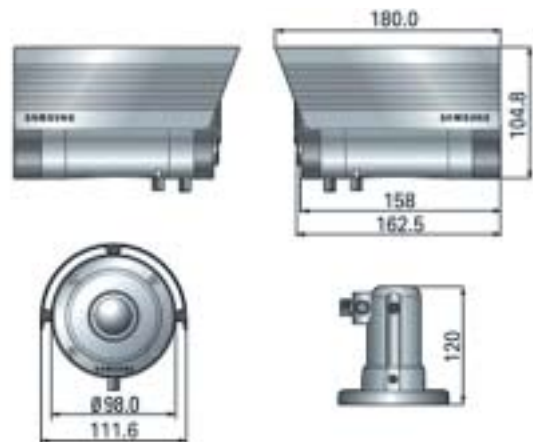

SAMSUNG External Day/Night IR Cameras

Up to 45m range
3.8-9.5mm Lens
Ultra High Performance

NEW: SAMSUNG SCC-B9372 Super High Resolution External Day & Night Varifocal 45m IR LED Camera, 540(Col)/570(BW) TVL

- 1/3" Super-HAD IT CCD
- (Up to) 45m range
- 0 Lux with IR-LED (42pcs)
- 3.8~9.5mm Auto Iris Lens, (74.2° - 30.0°)
- AGC, BLC, ATW
- Focal length & focus externally adjustable
- Water resistant (IP66)
- AC24V/DC12V: 210mA/650mA (IR LED On)
- Dim(mm): 77.5(Ø) x 129, Weight: 1010g

Long Range - Up to 70m
6-50mm Lens
Ultra High Performance

NEW: SAMSUNG SCC-B9373 Super High Resolution External Day & Night Varifocal 70m IR LED Camera, 540(Col)/570(BW) TVL

- 1/3" Super-HAD IT CCD
- Long distance: (Up to) 70m range
- 0 Lux with High Power IR-LED (42pcs)
- 6~50mm Auto Iris Lens, (43.6° - 5.7°)
- AGC, BLC, ATW
- Focal length & focus externally adjustable
- Water resistant (IP66)
- AC24V/DC12V: 210mA/1.2A (IR LED On)
- Dim(mm): 98(Ø) x 162.5, Weight: 2235g
- Dual Glass Technology