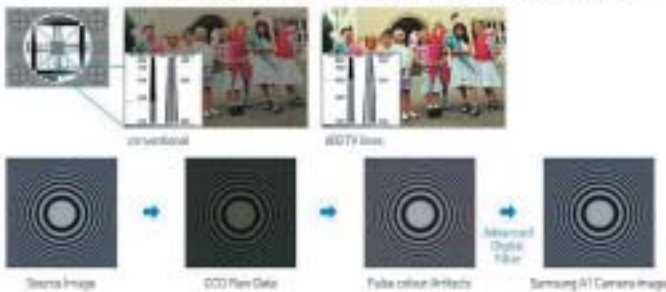

SAMSUNG A1 Technology Features

Super High Resolution

AI camera technology eliminates false color artifacts (Moiré) by utilizing a special optical low pass filter and is able to resolve a horizontal resolution of 1600 TV lines, by means of 12 Bit A/D serial signal processing coupled with image element enhancement technology. Additionally, the implementation of a 3 line processing algorithm to prevent noise under low illumination applications, directional adaptive filtering and adjustment of aperture gain by luminance level combine to provide a more vivid and clearer image.