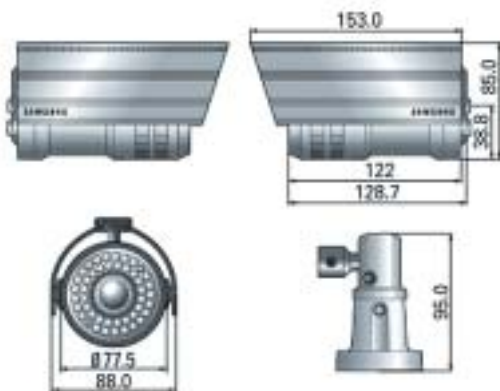

Long Range - Up to 70m
6-50mm Lens
Ultra High Performance